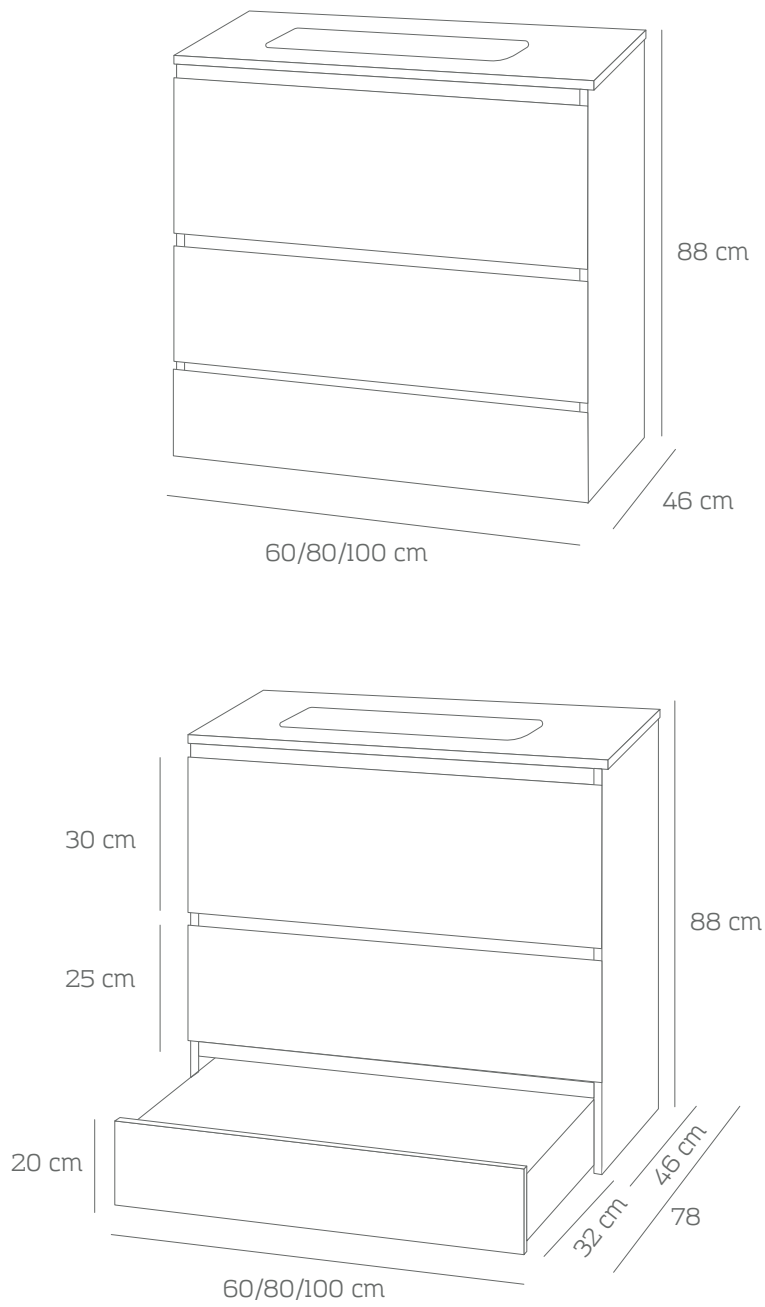

DIBUJOS TÉCNICOS / TECHNICAL DRAWINGS